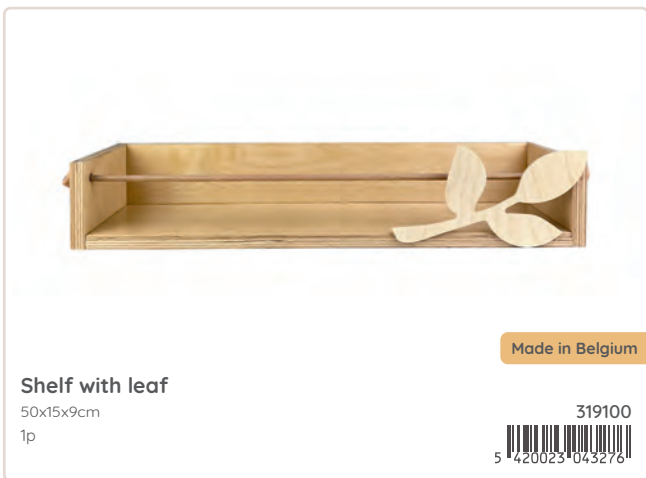

**Musical box Star**  
FSC wood  
It's a little world  
25x25x4cm  
4p

319004  
5 420023 042644

**Set of 2 wall baskets**

45x23x32cm  
1p

520177  
5 420023 040909

**Shelf with leaf**

50x15x9cm  
1p

Made in Belgium