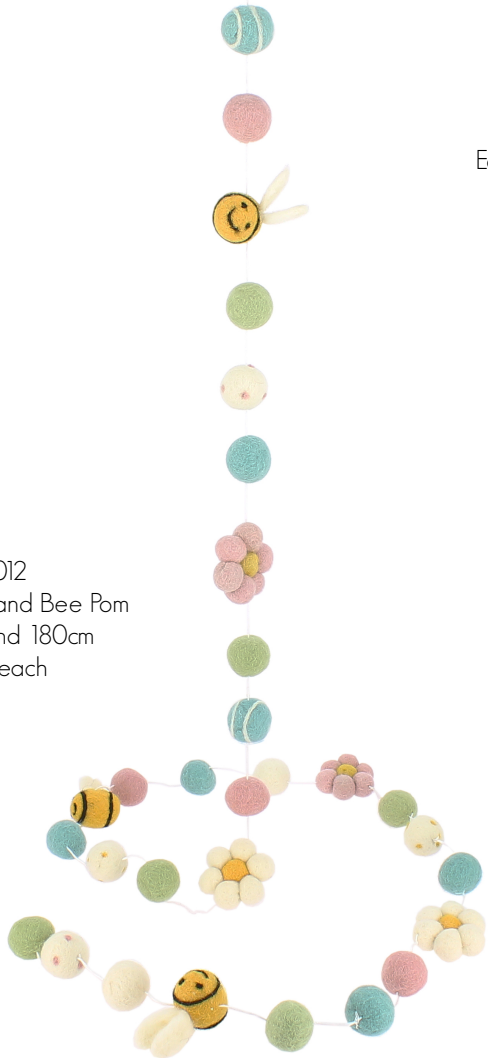

625011
Easter Flower Mice
Hanging Decorations
Set of 2 Designs
£2.50 each

625008
Easter Bunny Crochet
Decorations
Set of 3 Colours
£1.25 each

625005
Easter Chick in Overalls
Decoration
£2.90 each

625012
Easter Flower and Bee Pom
Pom Garland 180cm
£6.70 each